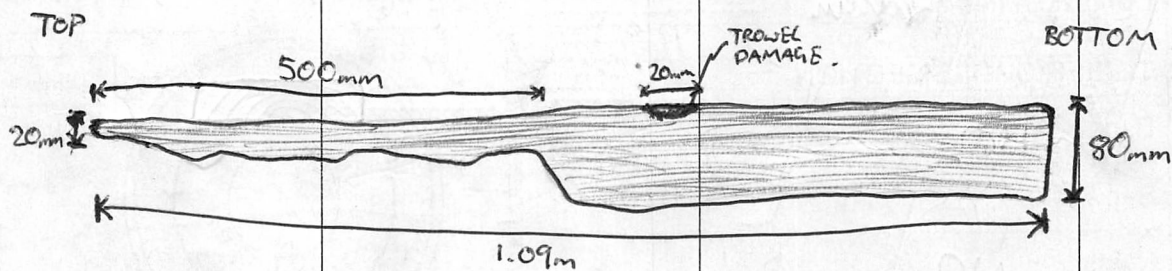

WEST
FACING
FACE.