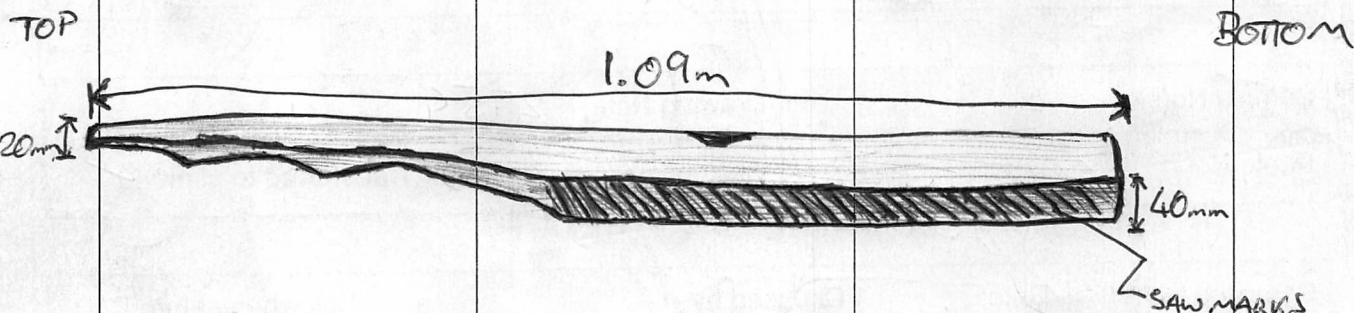

WEST
FACING
FACE.